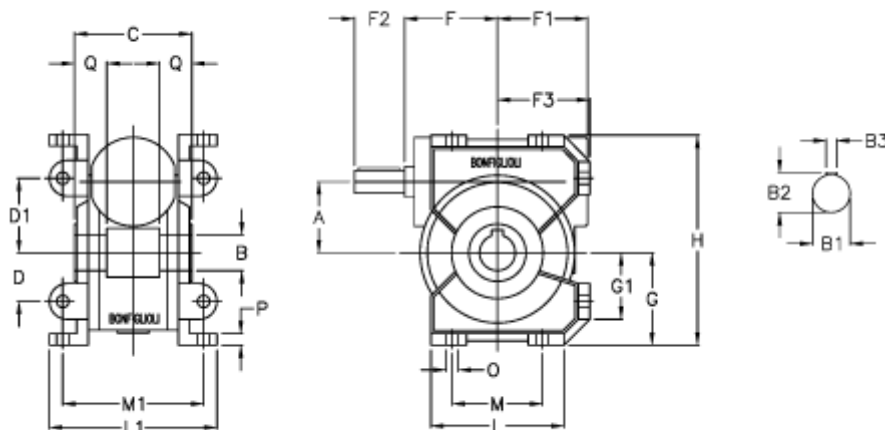

Article number: 3901044070000

Description: Worm gear with solid input shaft
VF 44U-70-HS

Measures

a = 44.6	Description = VF 44U-xx-HS	L = 80
B = 18	F = 54	L1 = 100
B1 = 11	F1 = 54	m = 52
B2 = 12.5	F2 = 30	M1 = 81.0
B3 = 4	F3 = 55.0	O = 8.5
C = 64	g = 55.0	P = 8
D = 29	G1 = 40.0	Q = 24.5
D1 = 46	H = 127.0	